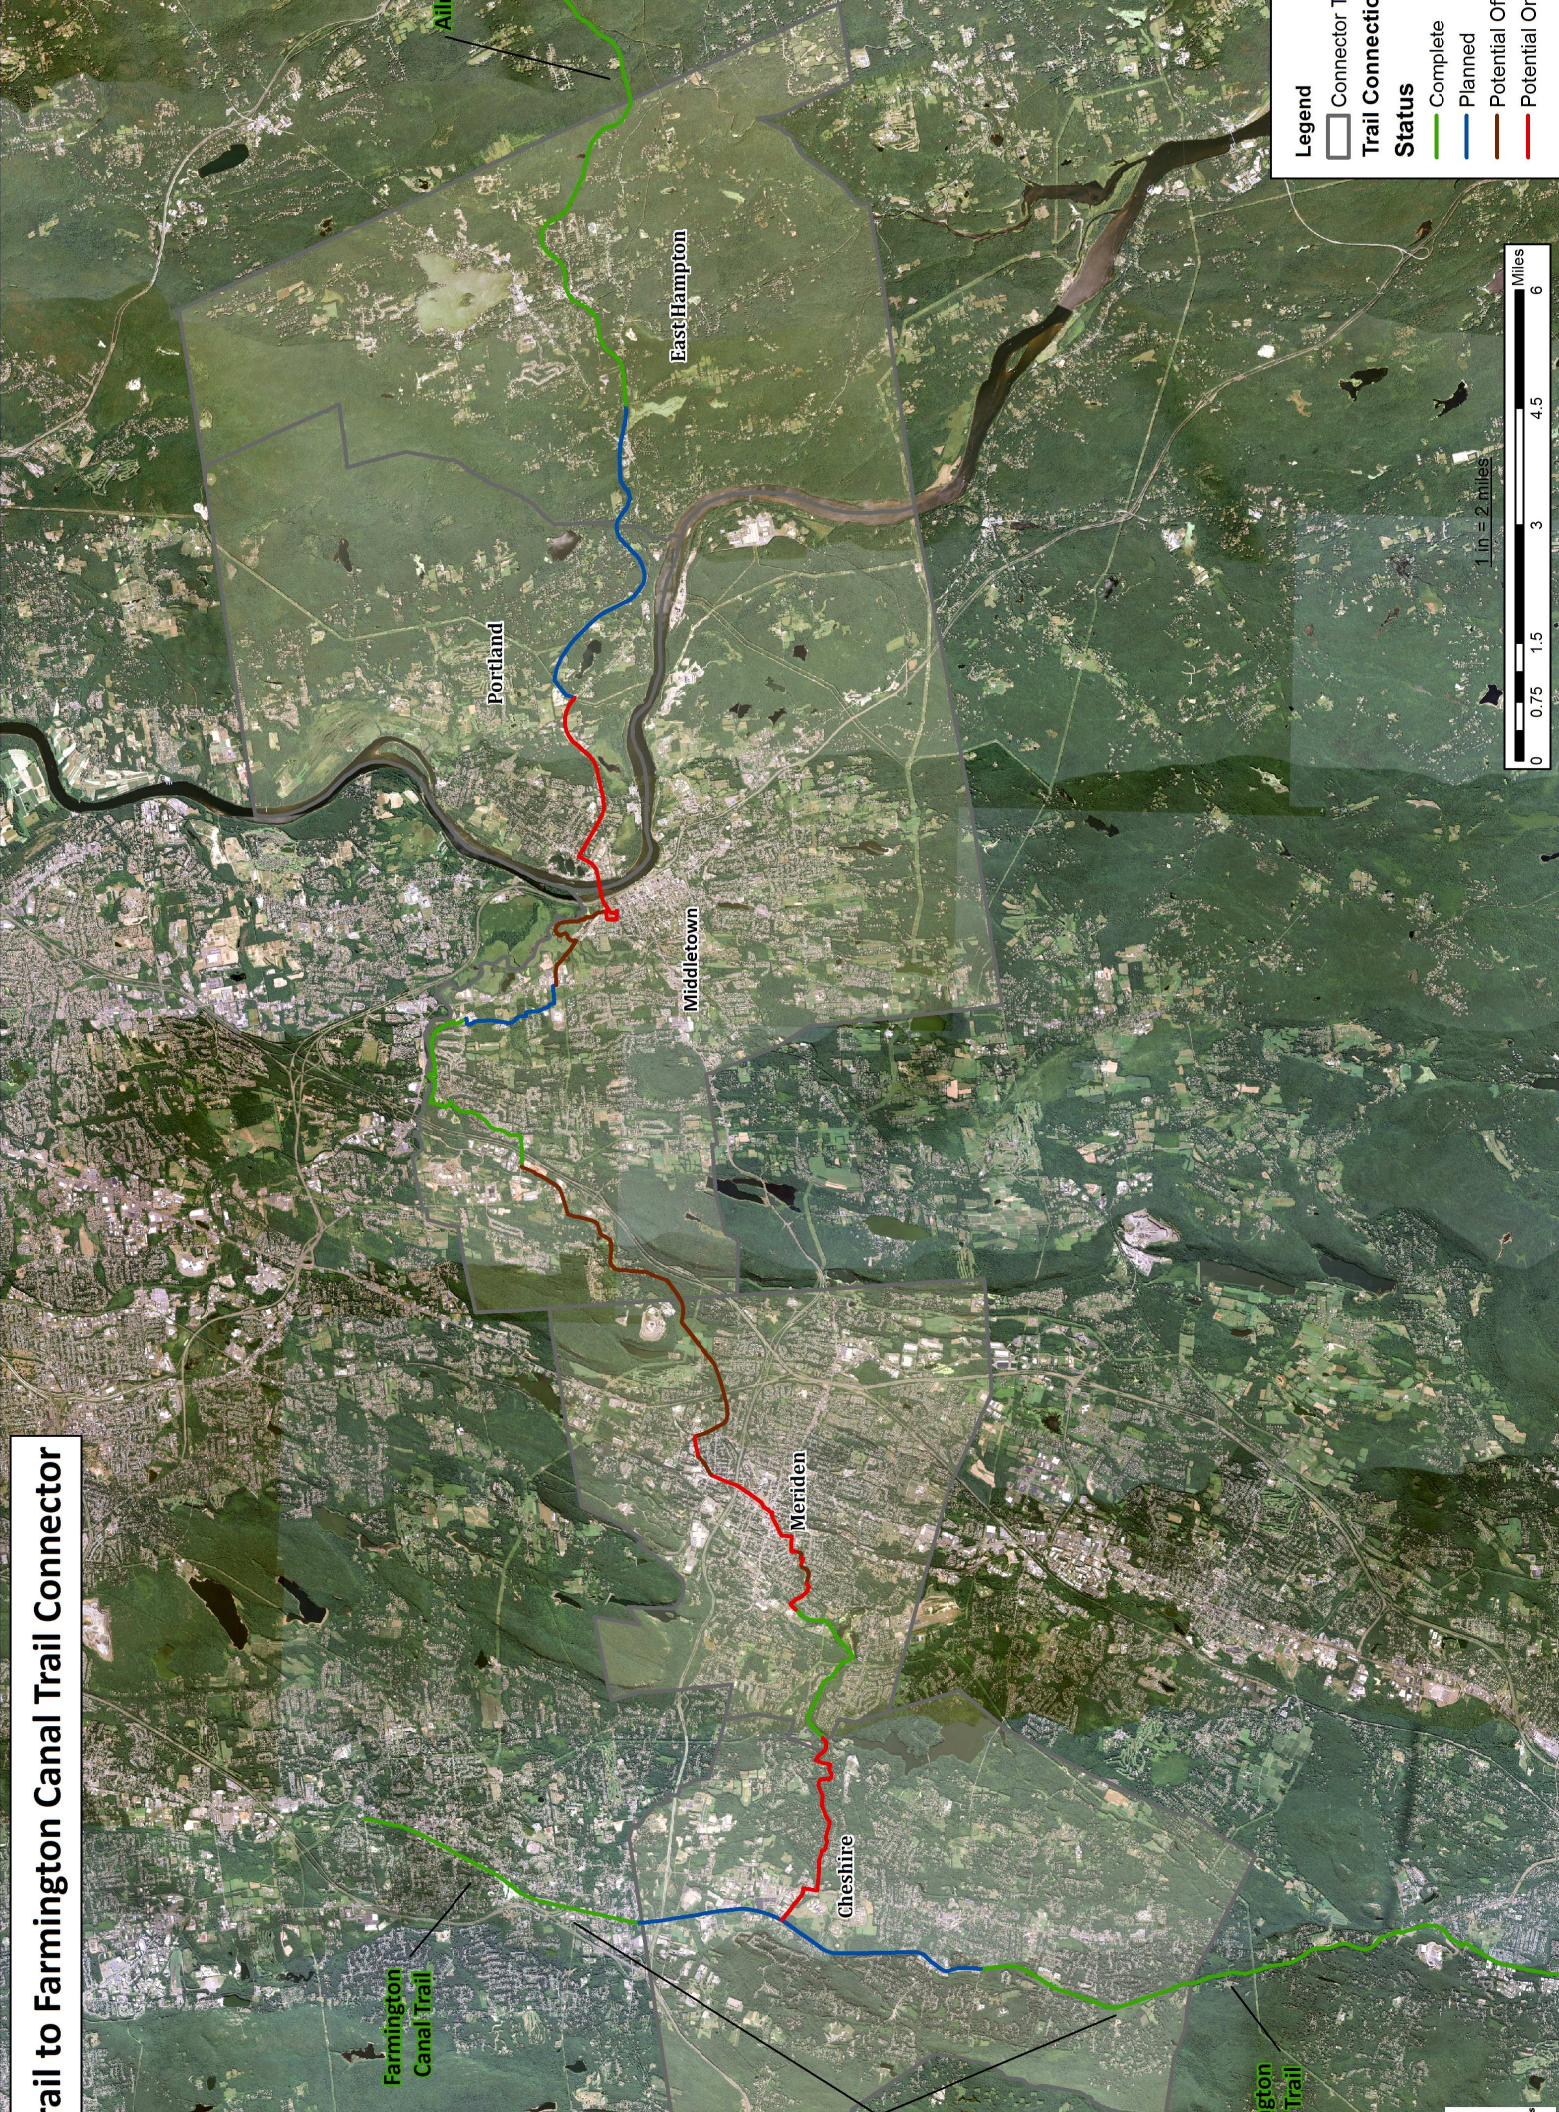

Trail to Farmington Canal Trail Connector

Farmington Canal Trail

Farmington Trail

Portland

Middletown

East Hampton

Cheshire

Meriden

Legend
Connector Trail
Trail Connector Status
Complete
Planned
Potential Open
Potential Closed